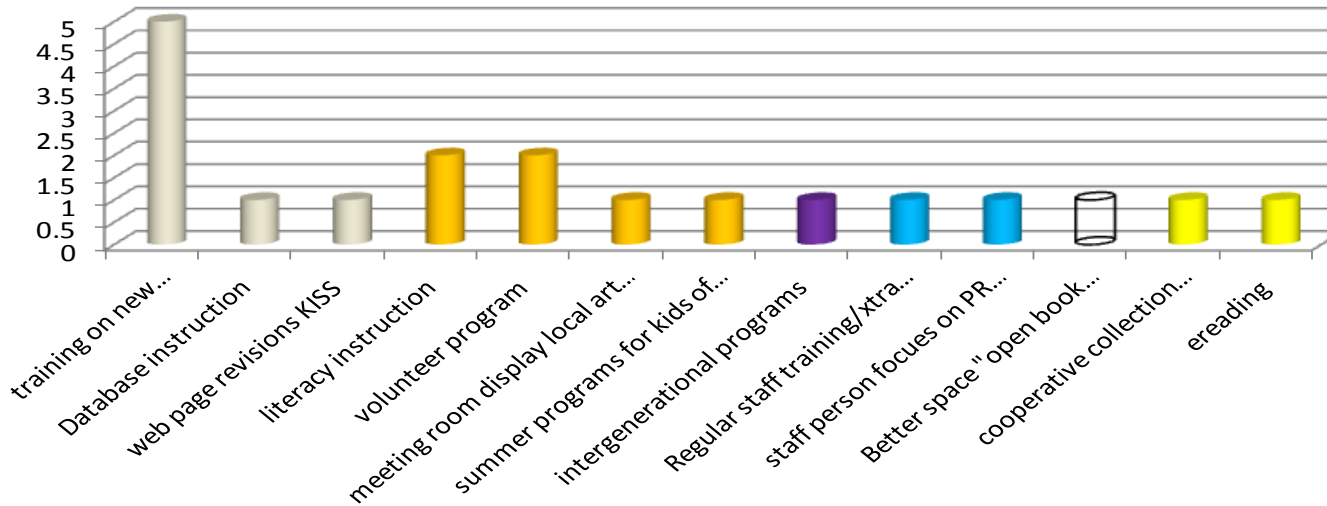

lmeilibrary.org
207 N Walnut, P.O. Box 349
Princeville, IL 61559
309-385-4540

Hours:
Mon & Wed 9am-8pm
Tues, Thurs, & Fri 9am-5pm
Sat 9am-1pm, closed Sun

Focus Group Analysis - Year 2 Responses

Response	Votes	Category	Question
training on new technology/cutting edge on what happening in world/determining a happy medium	5	technology	New Ideas
Database instruction	1	technology	Enhance
web page revisions KISS	1	technology	Enhance
literacy instruction	2	service	New Ideas
volunteer program	2	service	New Ideas
meeting room display local art revolving displays	1	service	New Ideas
summer programs for kids of all ages	1	service	New Ideas
intergenerational programs	1	programs	New Ideas
Regular staff training/xtra training & go to person	1	personnel	New Ideas
staff person focuses on PR possibly joint person w/school	1	personnel	New Ideas
Better space "open book displays-cover vs spine out	1	marketing	Enhance
cooperative collection development	1	collection dev	Enhance
ereading	1	collection dev	Enhance

Year Two Responses