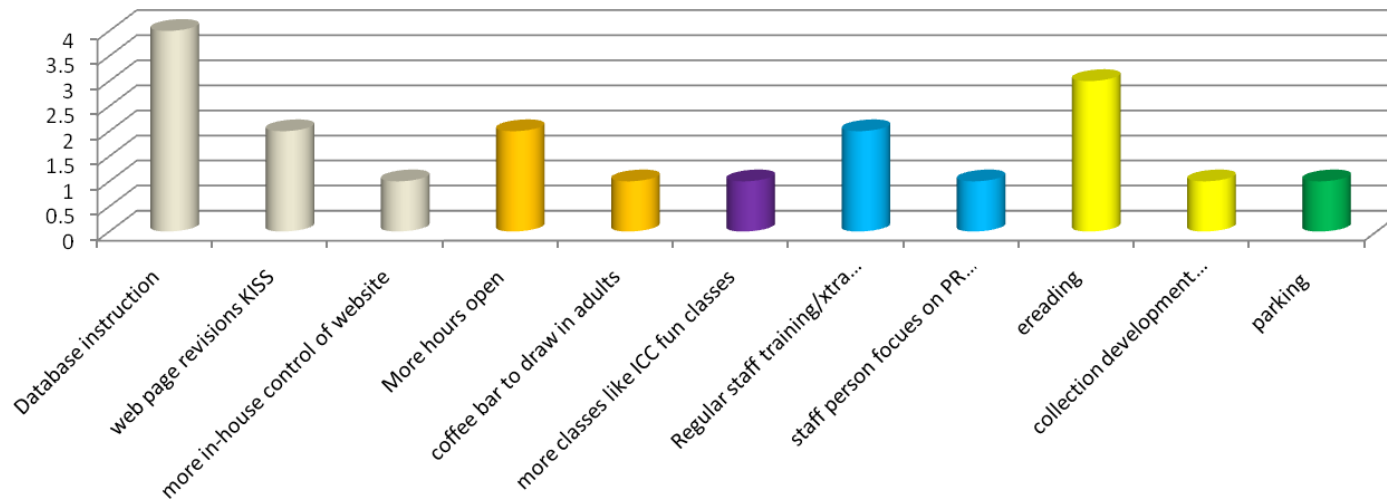

lmeibrary.org
207 N Walnut, P.O. Box 349
Princeville, IL 61559
309-385-4540

Hours:
Mon & Wed 9am-8pm
Tues, Thurs, & Fri 9am-5pm
Sat 9am-1pm, closed Sun

Focus Group Analysis - Year 1 Responses

Response	Vote	Category	Question
Database instruction	4	technology	Enhance
web page revisions KISS	2	technology	Enhance
more in-house control of website	1	technology	New Ideas
More hours open	2	service	Enhance
coffee bar to draw in adults	1	service	New Ideas
more classes like ICC fun classes	1	program	Enhance
Regular staff training/xtra training & go to person	2	personnel	New Ideas
staff person focuses on PR possibly joint person w/school	1	personnel	New Ideas
ereading	3	collection dev	Enhance
collection development print/non-print/bilingual	1	collection dev	Enhance
parking	1	building	Enhance

Year One Responses